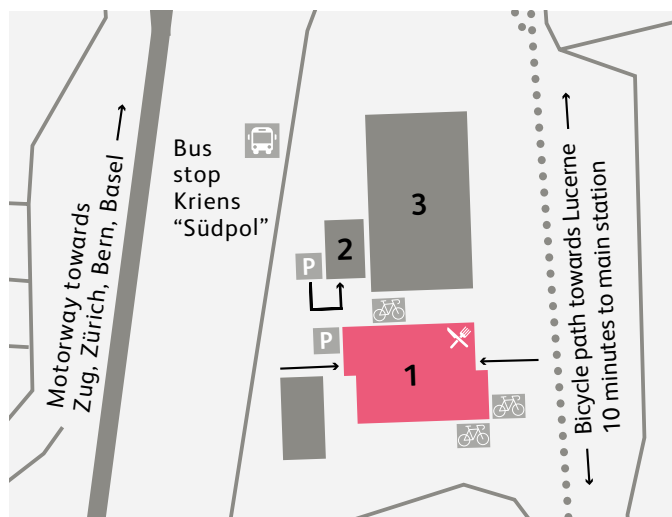

Location and travel

Lucerne School of Music
Arsenalstrasse 28a
CH-6010 Luzern-Kriens

T +41 41 249 26 00
musik@hslu.ch

We recommend you arrive via public transport (bus no. 14 from Lucerne main Station for Horw Zentrum, exit at stop "Südpol") or bicycle. There is a limited number of short-stay metered parking spaces on the "Kampus Südpol". Please follow the signs.

- 1
Lucerne School of Music
- 2
Lucerne Symphony Orchestra
- 3
Südpol, Lucerne Music School, Lucerne Theatre

"Kampus Südpol"

In addition to the Lucerne School of Music, a range of institutions is located on the "Kampus Südpol", including the eponymous cultural venue "Südpol", the Lucerne Theatre, the Lucerne Music School and the Lucerne Symphony Orchestra. This blend creates an open, vibrant environment for work, exchange and encounters for students, for the region's culture and creative sector and for a receptive and culturally inclined audience.