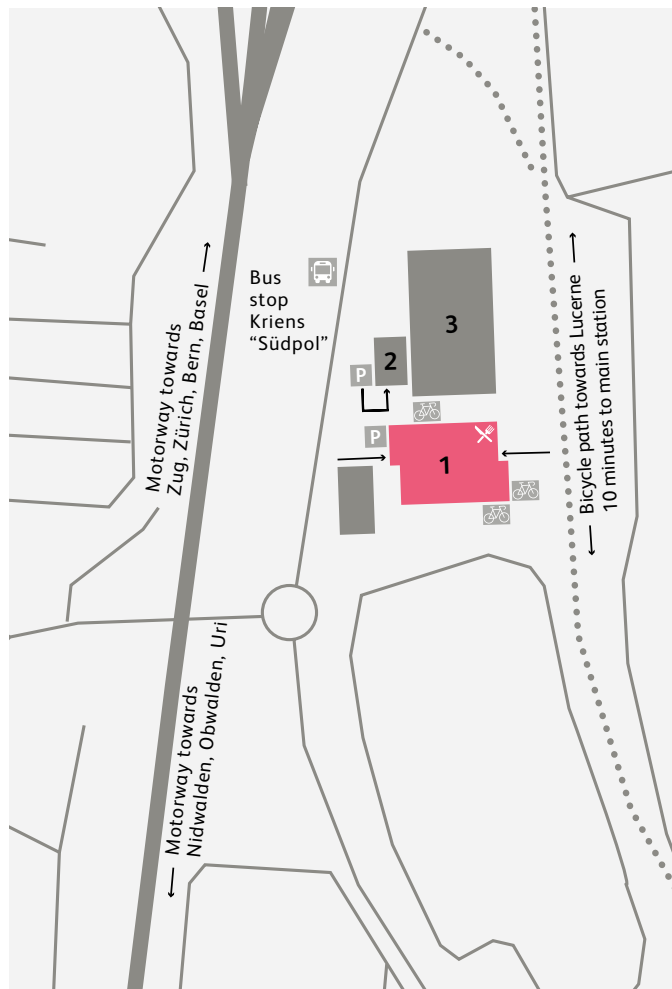

Location and travel

Lucerne School of Music
Arsenalstrasse 28a
CH-6010 Luzern-Kriens

T +41 41 249 26 00
musik@hslu.ch

We recommend you arrive via public transport (bus no. 14 from Lucerne main Station for Horw Zentrum, exit at stop "Südpol") or bicycle. There is a limited number of short-stay metered parking spaces on the "Kampus Südpol". Please follow the signs.

- 1
Lucerne School of Music
- 2
Lucerne Symphony Orchestra
- 3
Südpol, Lucerne Music School, Lucerne Theatre

"Kampus Südpol"

In addition to the Lucerne School of Music, a range of institutions is located on the "Kampus Südpol", including the eponymous cultural venue "Südpol", the Lucerne Theatre, the Lucerne Music School and the Lucerne Symphony Orchestra. This blend creates an open, vibrant environment for work, exchange and encounters for students, for the region's culture and creative sector and for a receptive and culturally inclined audience.